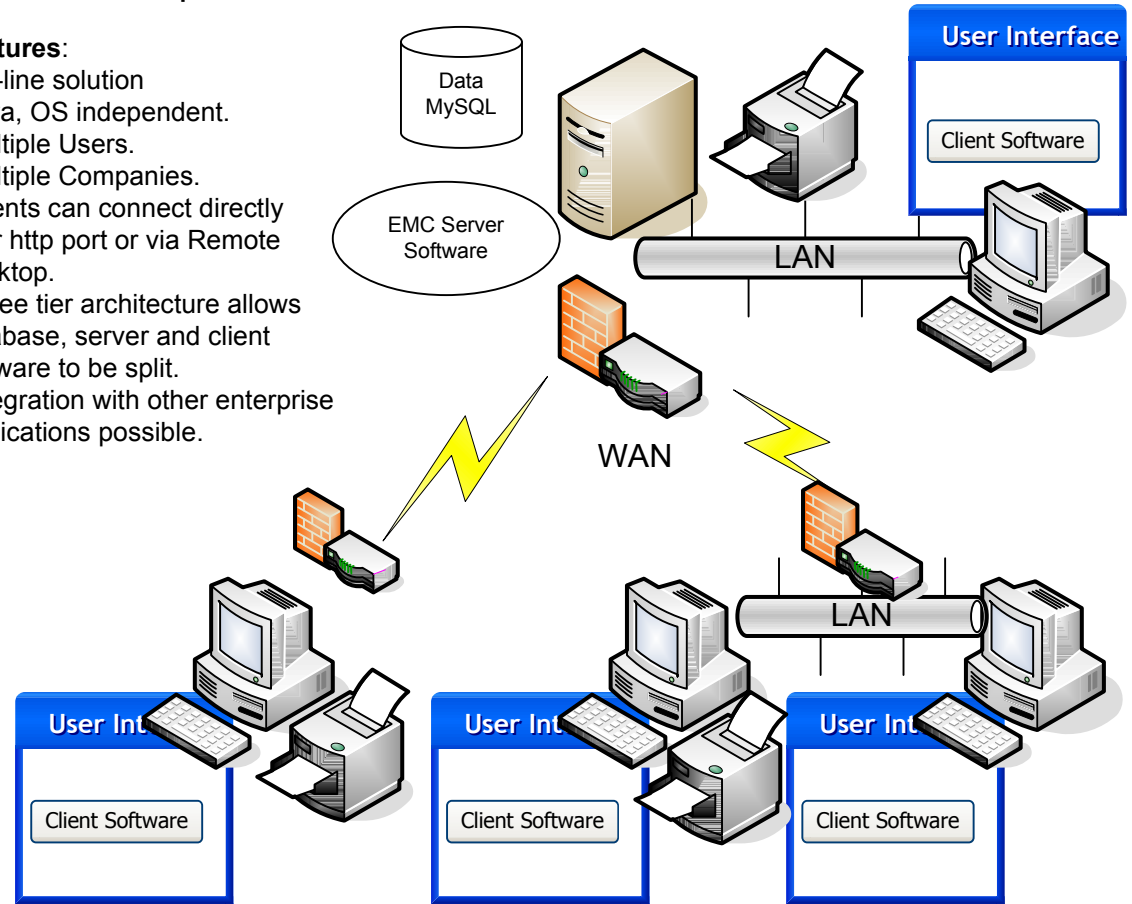

EMC TREC Small Business Edition

Features:

- Off-line solution.
- Java, OS independent.
- Typically 1 User.
- CD Installation on one Machine.

EMC TREC Enterprise Edition

Features:

- Off-line solution
- Java, OS independent.
- Multiple Users.
- Multiple Companies.
- Clients can connect directly over http port or via Remote Desktop.
- Three tier architecture allows database, server and client software to be split.
- Integration with other enterprise applications possible.

TREC Web Solution

Features:

- Online Order.
- Pay per card, buy credits or licence.
- Trec Printer required to print cards. Downloaded from www.trec.co.za.

TREC Web site:
www.trec.co.za

Note

TREC offers various installation solutions, both online to www.trec.co.za and off-line client installations.