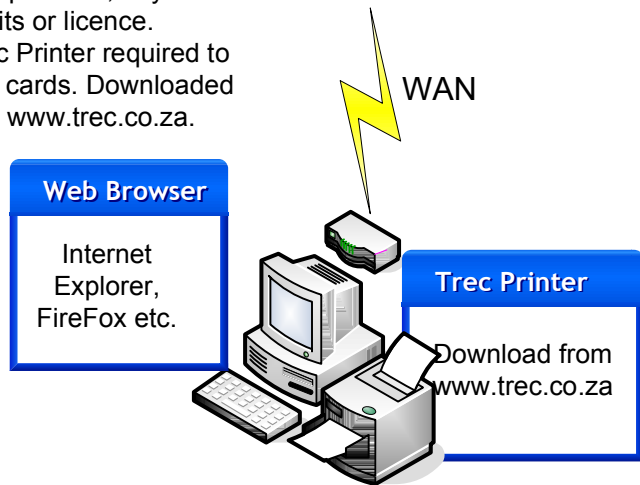

EMC TREC Small Business Edition

Features:

- Off-line solution.
- Java, OS independent.
- Typically 1 User.
- CD Installation on one Machine.

EMC TREC Enterprise Edition

Features:

- Off-line solution
- Java, OS independent.
- Multiple Users.
- Multiple Companies.
- Clients can connect directly over http port or via Remote Desktop.
- Three tier architecture allows database, server and client software to be split.
- Integration with other enterprise applications possible.

TREC Web Solution

Features:

- Online Order.
- Pay per card, buy credits or licence.
- Trec Printer required to print cards. Downloaded from www.trec.co.za.

TREC Web site:
www.trec.co.za

Note

TREC offers various installation solutions, both online to www.trec.co.za and off-line client installations.