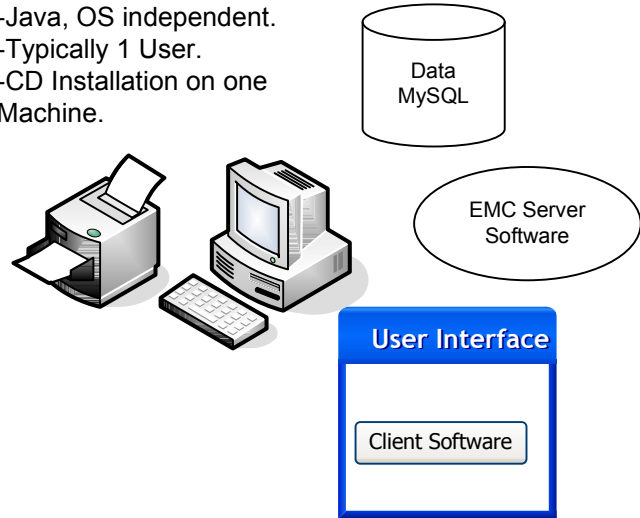

EMC TREC Small Business Edition

Features:

- Off-line solution.
- Java, OS independent.
- Typically 1 User.
- CD Installation on one Machine.

EMC TREC Enterprise Edition

Features:

- Off-line solution
- Java, OS independent.
- Multiple Users.
- Multiple Companies.
- Clients can connect directly over http port or via Remote Desktop.
- Three tier architecture allows database, server and client software to be split.
- Integration with other enterprise applications possible.

TREC Web Solution

Features:

- Online Order.
- Pay per card, buy credits or licence.
- Trec Printer required to print cards. Downloaded from www.trec.co.za.

TREC Web site:
www.trec.co.za

Note

TREC offers various installation solutions, both online to www.trec.co.za and off-line client installations.